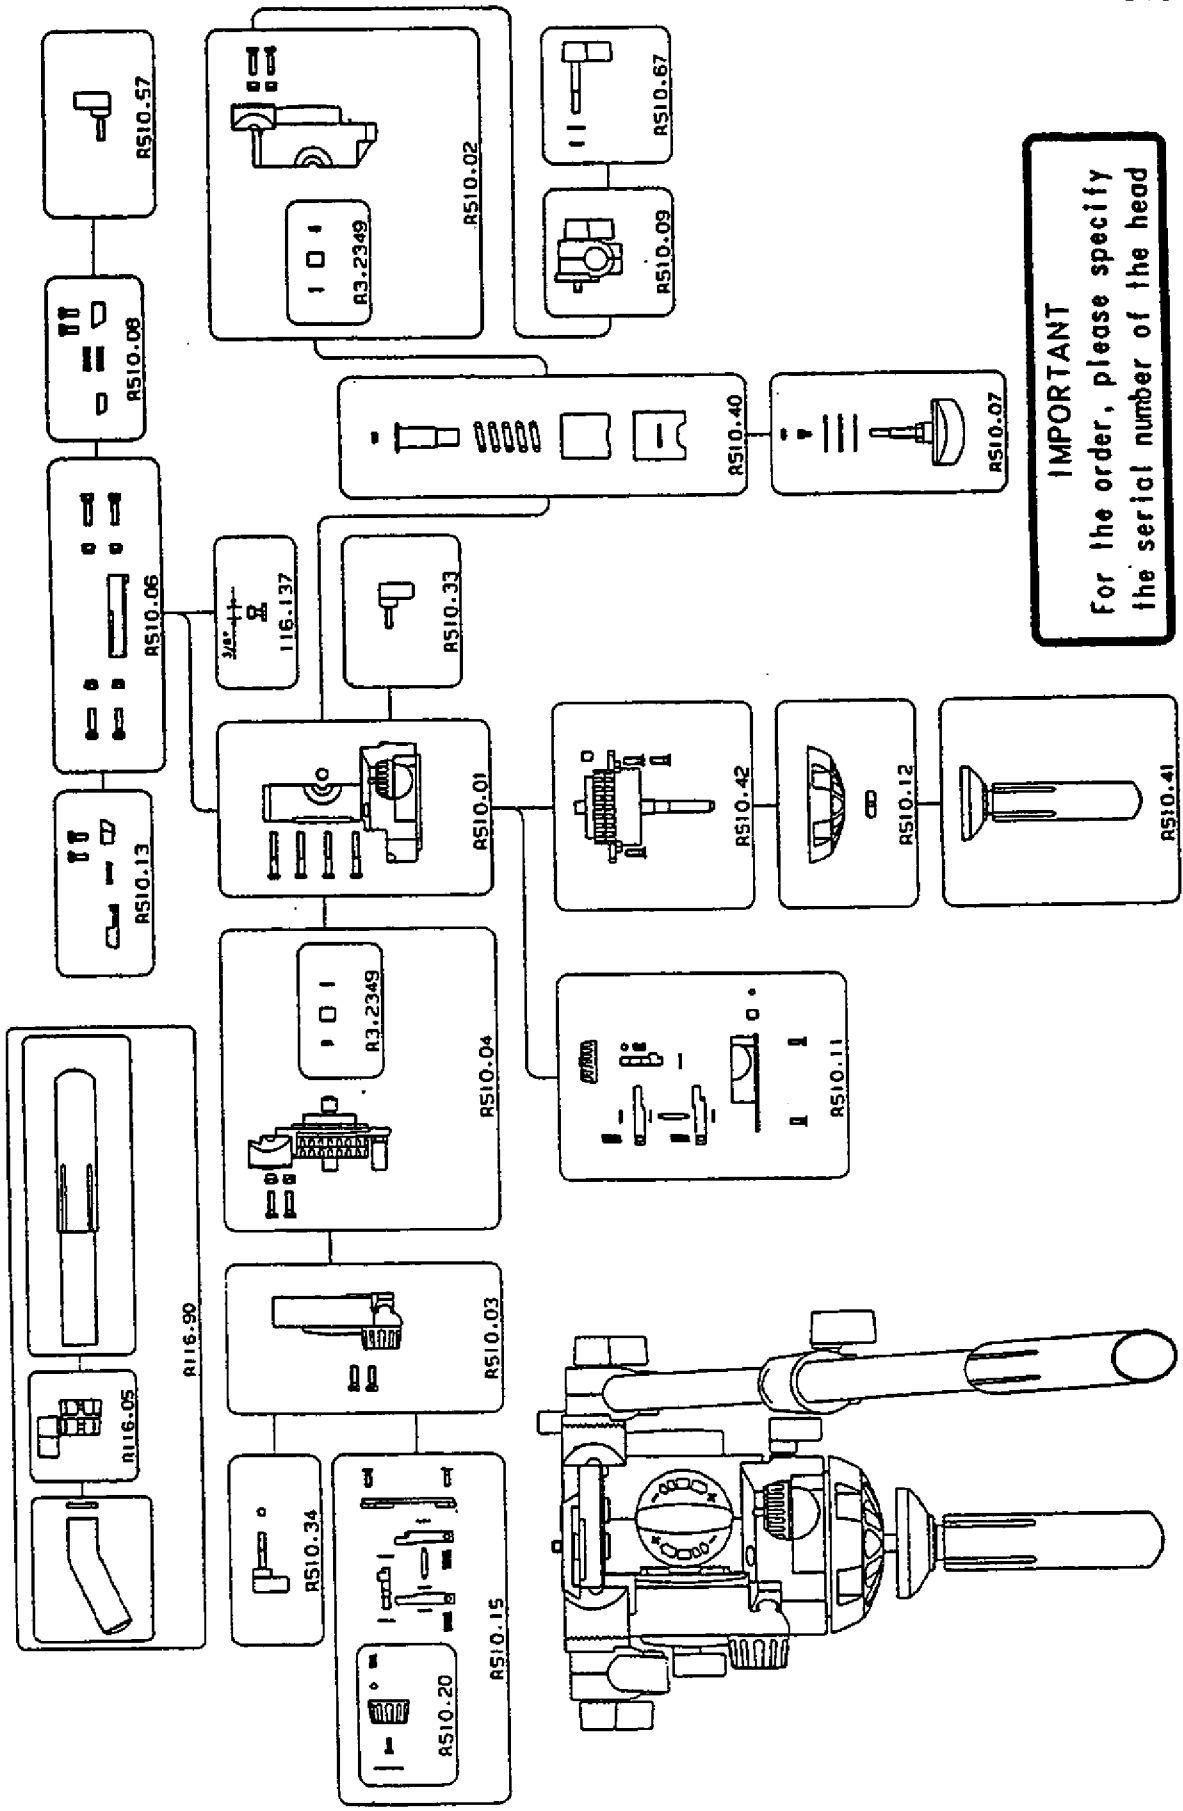

Manfrotto nord

ART.
510

VERSION: 001
DEL: 01-09-95

IMPORTANT
For the order, please specify
the serial number of the head