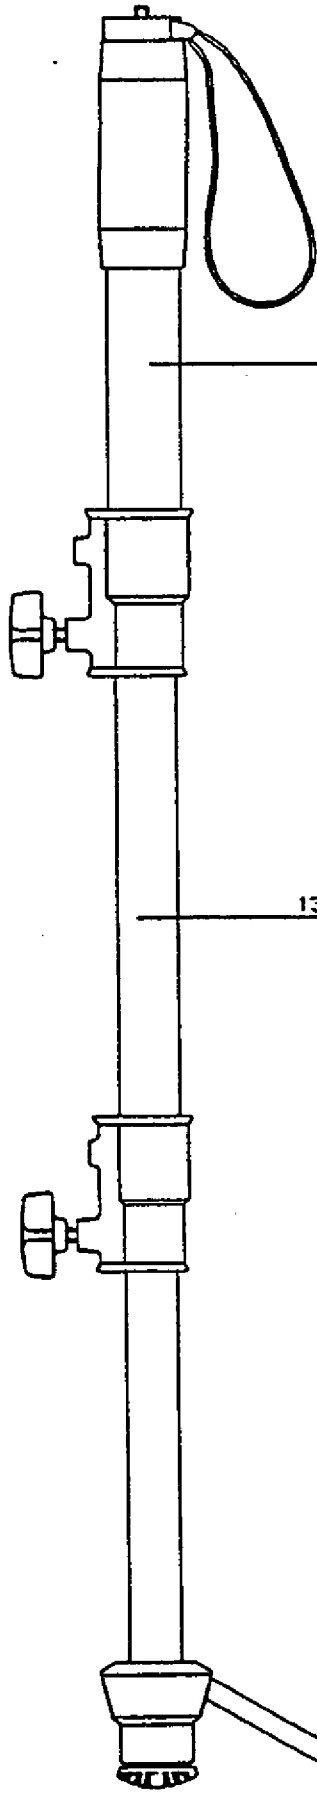

Manfrotto nord

ART.
134SSB

VERSION: 003
DEL: 30-09-92

134.05B

WILL DELIVER NEW VERSION OF END CAP
WHEN PREVIOUS SERIE IS ORDERED