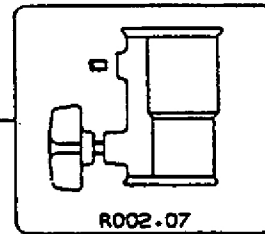

Manfrotto nord

ART.
134SSB

VERSION: 003
DEL: 30-09-92

134.05B

WILL DELIVER NEW VERSION OF END CAP
WHEN PREVIOUS SERIE IS ORDERED